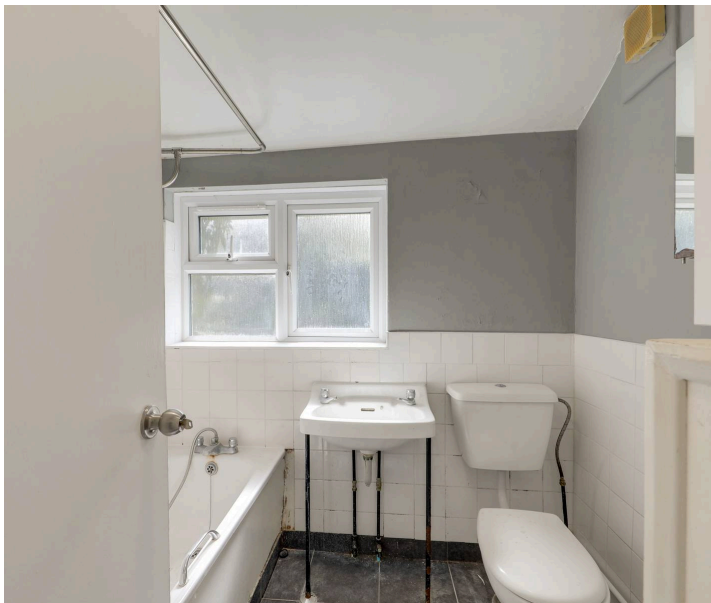

GROUND FLOOR

Entrance Hall

Pendant ceiling light, storage cupboard.

Lounge

15' 4" x 9' 10" (4.68m x 2.99m)

Double-glazed windows and French doors to garden, pendant ceiling lights, radiators, tile flooring.

Kitchen

11' 10" x 10' 6" (3.61m x 3.19m)

Tube ceiling light, fitted kitchen units, 1.5bowl sink with mixer tap and drainer, integrated oven, grill, electric hob and extractor hood, vinyl flooring.

Bedroom

16' 10" x 13' 4" (5.14m x 4.07m)

Double-glazed bay windows, pendant ceiling light, radiator, fitted carpet.

Bedroom

13' 11" x 10' 10" (4.23m x 3.30m)

French doors to lounge, track ceiling light, fitted storage units, radiator, fitted carpet.

Bathroom

7' 4" x 5' 11" (2.23m x 1.81m)

Double-glazed window, ceiling light, bathtub with shower, washbasin, WC, cupboard housing boiler, tile flooring.