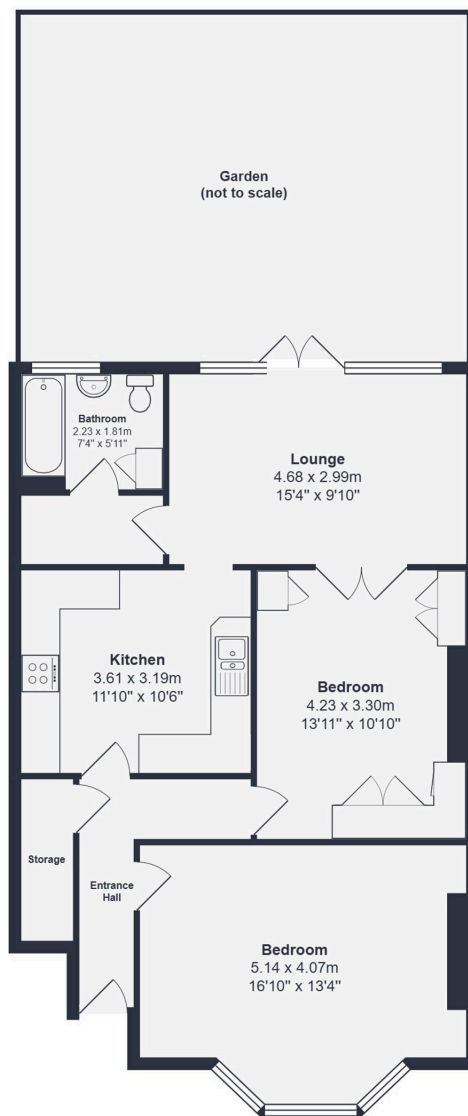

GROUND FLOOR

Entrance Hall

Pendant ceiling light, storage cupboard.

Lounge

15' 4" x 9' 10" (4.68m x 2.99m)

Double-glazed windows and French doors to garden, pendant ceiling lights, radiators, tile flooring.

Kitchen

11' 10" x 10' 6" (3.61m x 3.19m)

Tube ceiling light, fitted kitchen units, 1.5bowl sink with mixer tap and drainer, integrated oven, grill, electric hob and extractor hood, vinyl flooring.

Bedroom

16' 10" x 13' 4" (5.14m x 4.07m)

Double-glazed bay windows, pendant ceiling light, radiator, fitted carpet.

Bedroom

13' 11" x 10' 10" (4.23m x 3.30m)

French doors to lounge, track ceiling light, fitted storage units, radiator, fitted carpet.

Bathroom

7' 4" x 5' 11" (2.23m x 1.81m)

Double-glazed window, ceiling light, bathtub with shower, washbasin, WC, cupboard housing boiler, tile flooring.

Ground Floor

Total Area: 74.6 m² ... 803 ft²

Drawn for Stanfords Sales & Lettings